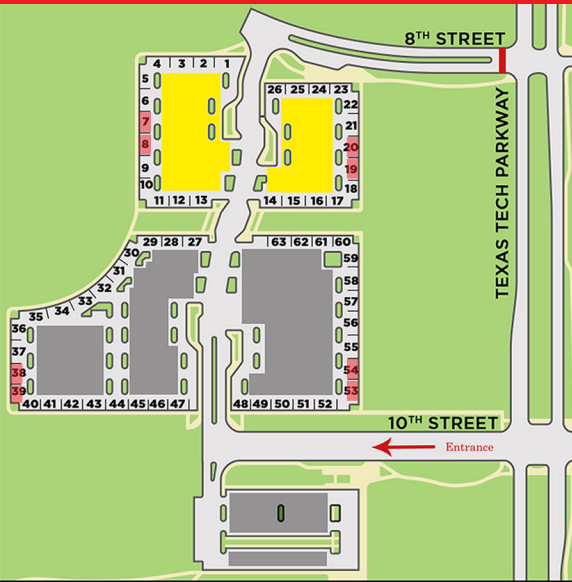

S-1 PARKING MAP

2021 SEASON PRICING

RV SPACE
RESERVED,
50-amp

\$725

RV SPACE
RESERVED,
30-amp

\$675

RV AREA
RESERVED

\$400

AUTOMOBILE
PARKING

\$60